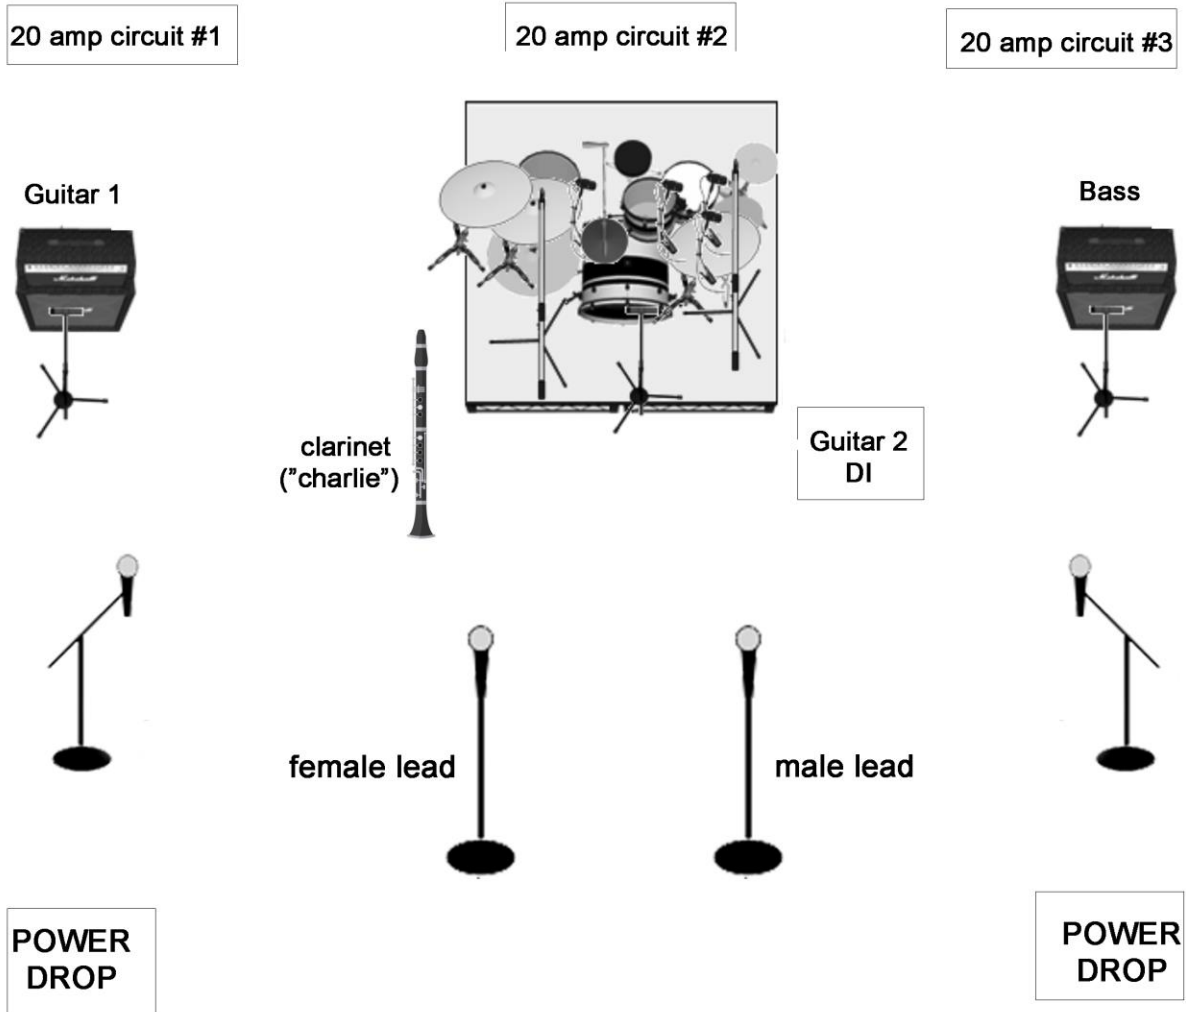

NEON VELVET STAGE PLOT

1. Kick out
2. Kick in - SM 91
3. Snare Top - SM57
4. Snare Bot - SM57
5. Hihat - condenser
6. Tom 1
7. Tom 2
8. Tom 3 (If needed)
9. Tom 4 (if needed)
10. Overhead left- condenser

11. Overhead right- condenser
12. Backing Tracks - DI
13. Bass DI - Pre bass amp (Ash)
14. Guitar 1 (Nervo) - DI
15. Guitar 2 (Bray) - DI
16. Electronic Clarinet (Charlie) - DI
17. Guitar Vox (Nervo) - Wired or Wireless Mic
18. Bass Vox (Ash) - Wired or Wireless Mic
19. Male Lead Vox (Bray) - Wireless Mic
20. Female Lead Vox (Noelle) - Wireless Mic